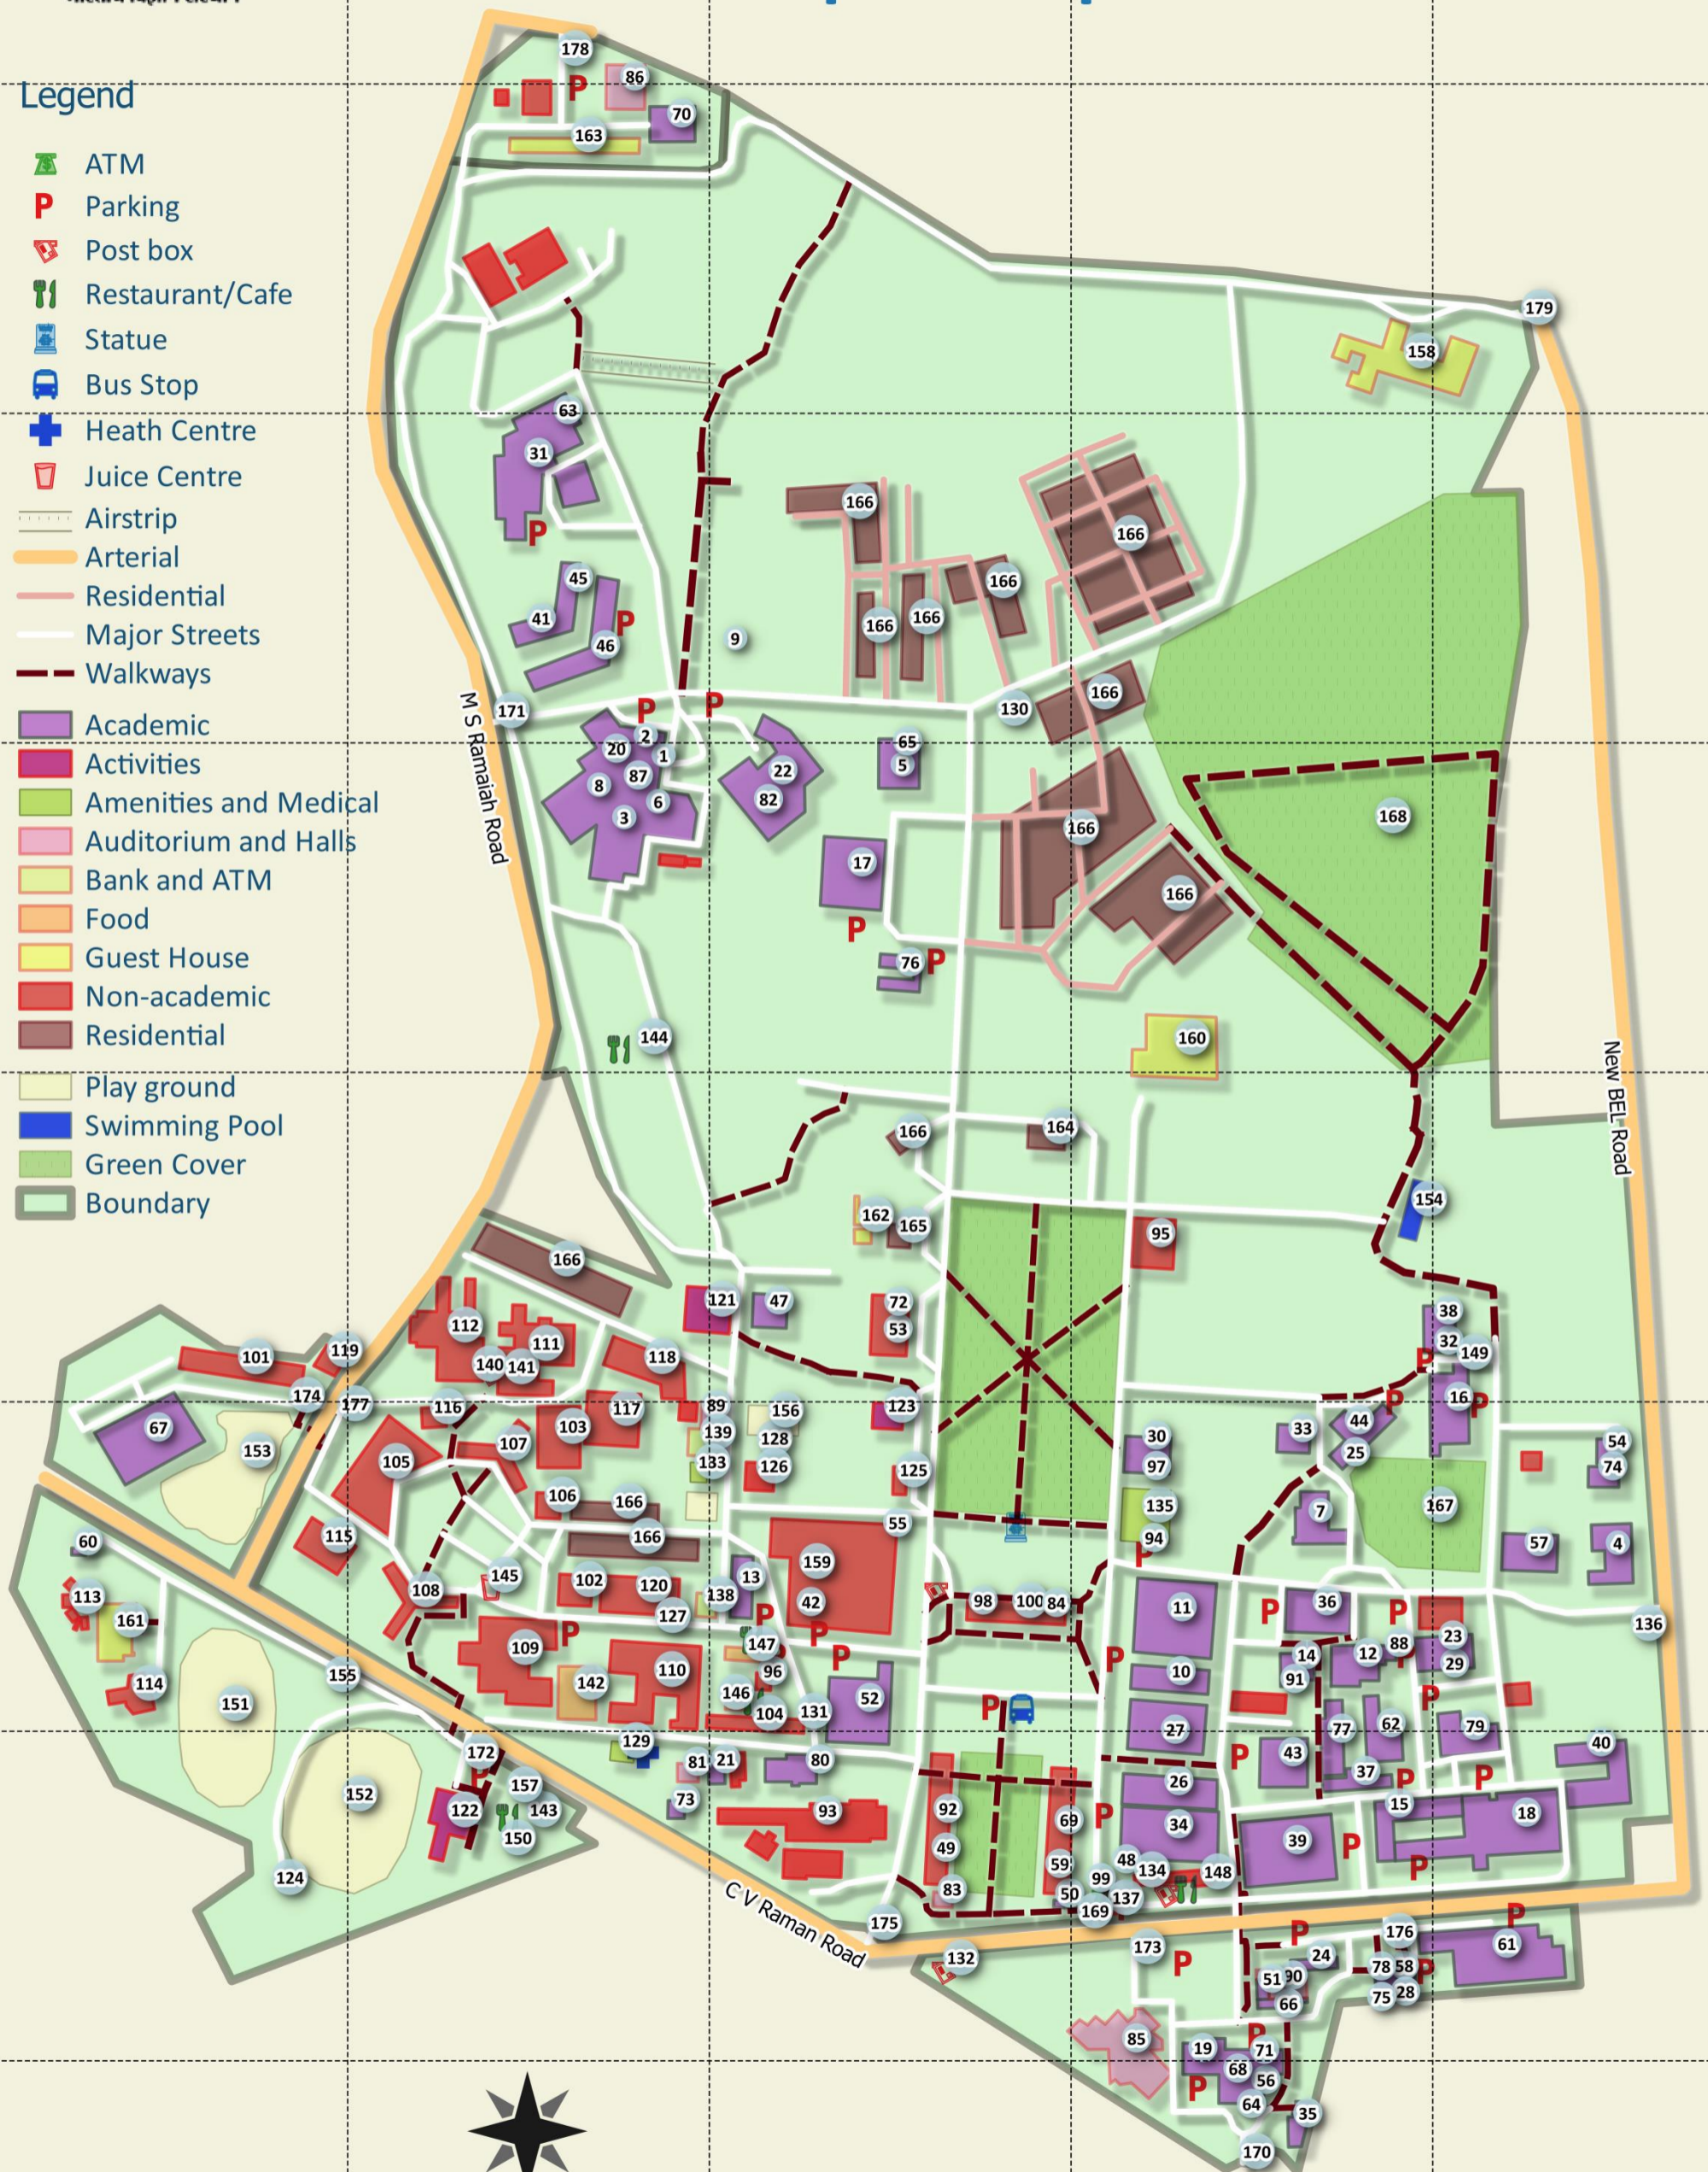

Indian Institute of Science (IISc) Campus Map

Legend

- ATM
- Parking
- Post box
- Restaurant/Cafe
- Statue
- Bus Stop
- Health Centre
- Juice Centre
- Airstrip
- Arterial
- Residential
- Major Streets
- Walkways
- Academic
- Activities
- Amenities and Medical
- Auditorium and Halls
- Bank and ATM
- Food
- Guest House
- Non-academic
- Residential
- Play ground
- Swimming Pool
- Green Cover
- Boundary

0 100 200 300 400 500 m

Map composed by Gubbi Labs | Map data: © Gubbi Labs and OpenStreetMap contributors

SEARCH BY GROUPS AND SERIAL NUMBERS

Academics

Division of Biological Sciences

Division of Biological Sciences	D2.....	1
Biochemistry	D2.....	2
Centre for Ecological Sciences	D2.....	3
Centre for Infectious Disease and Biosafety Lab	F5.....	4
Centre for Neuro Sciences	D3.....	5
Microbiology & Cell Biology	D2.....	6
Molecular Biophysics	F4.....	7
Molecular Reproduction, Development & Genetics	D2.....	8